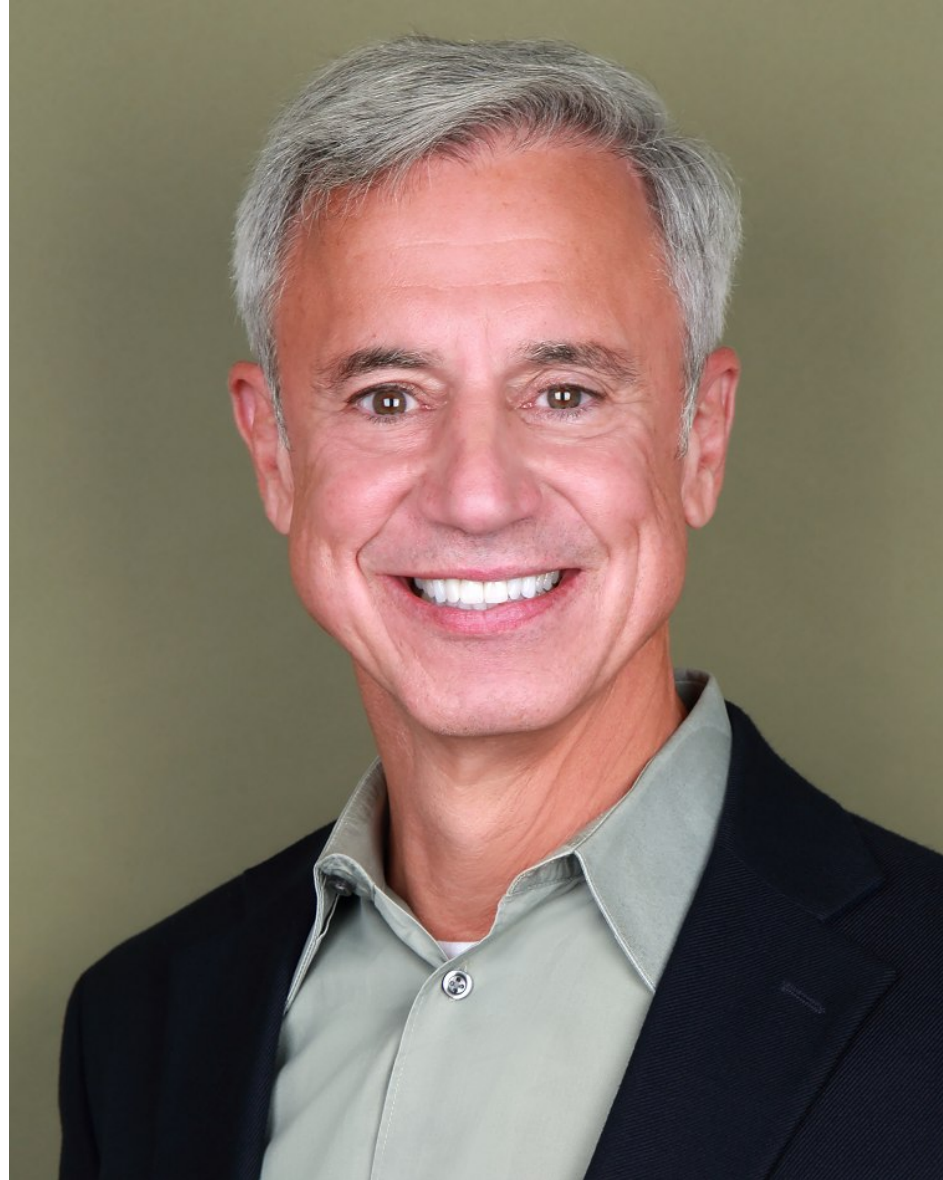

Image: BMG Talent

david elliot

Height 5'10" Chest 40" Waist 31" Inseam 30" Collar 16" Sleeve 35" Suit Length R Shoe 10 US Hair Grey Eyes Hazel