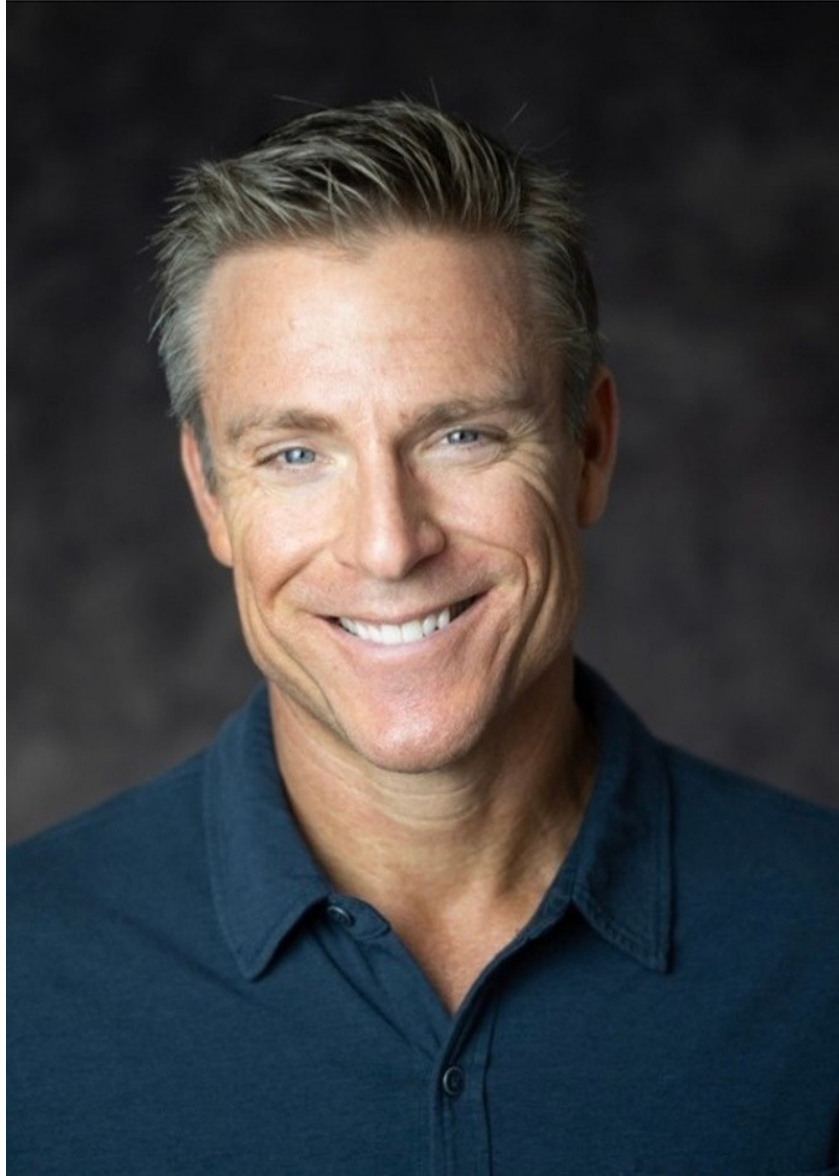

Image: BMG Talent

gregory todd baker

Height 6'1" Chest 43.5" Waist 34" Inseam 31" Collar 15.5" Sleeve 30" Suit 44" Suit Length L Shoe 12 US Hair Brown Eyes Blue