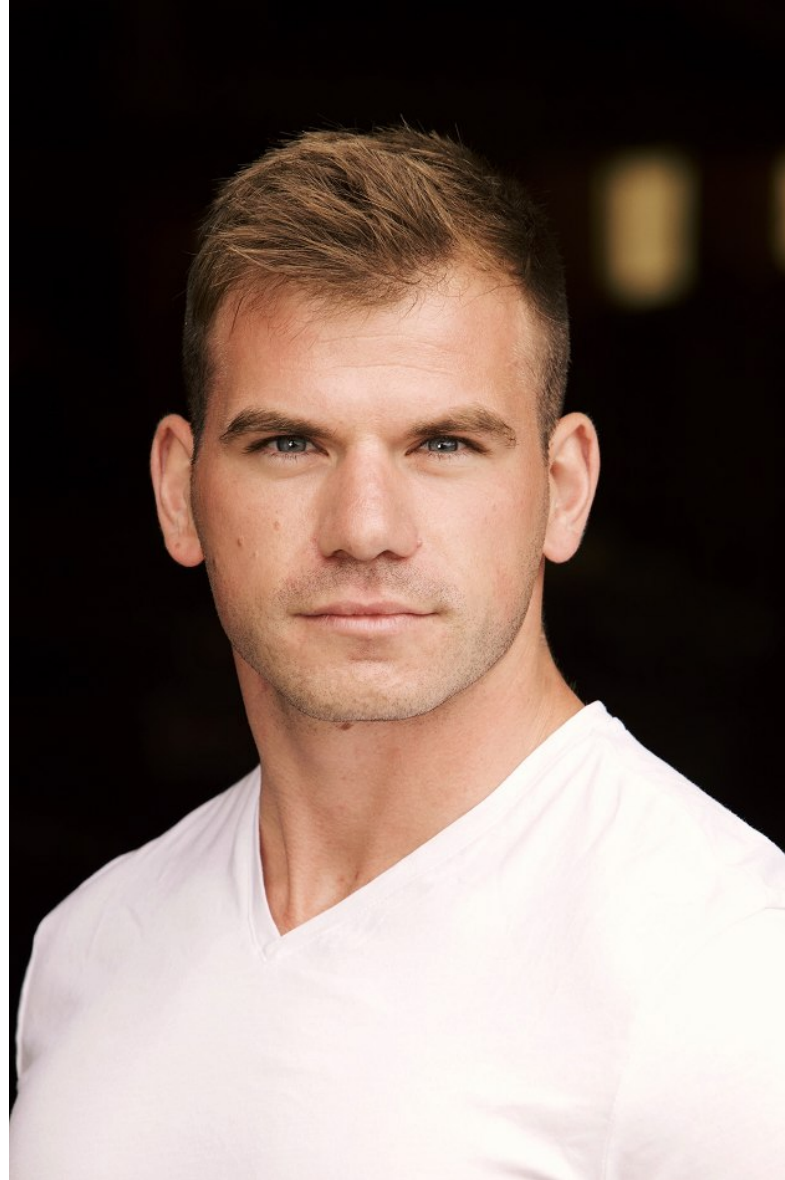

Image: BMG Talent

derek poole

Height 5'11" Chest 42" Waist 32" Inseam 32" Collar 17.5" Sleeve 34.5" Suit 42" Suit Length R Shoe 10.5 US Hair Brown Eyes Blue