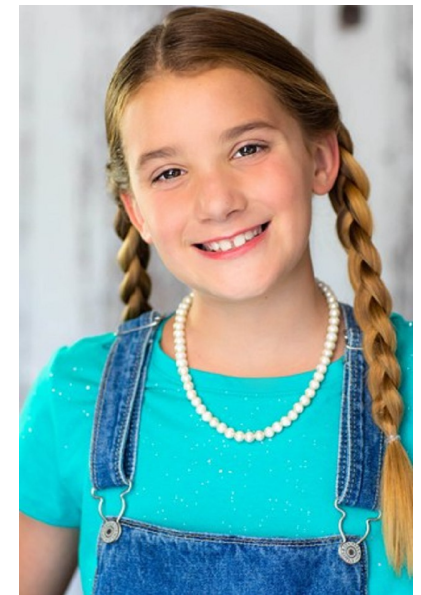

sophia seaney

Height 4'8.5" Shoe 5 US Size 10 Hair Blonde Eyes Hazel

Image: BMG Talent