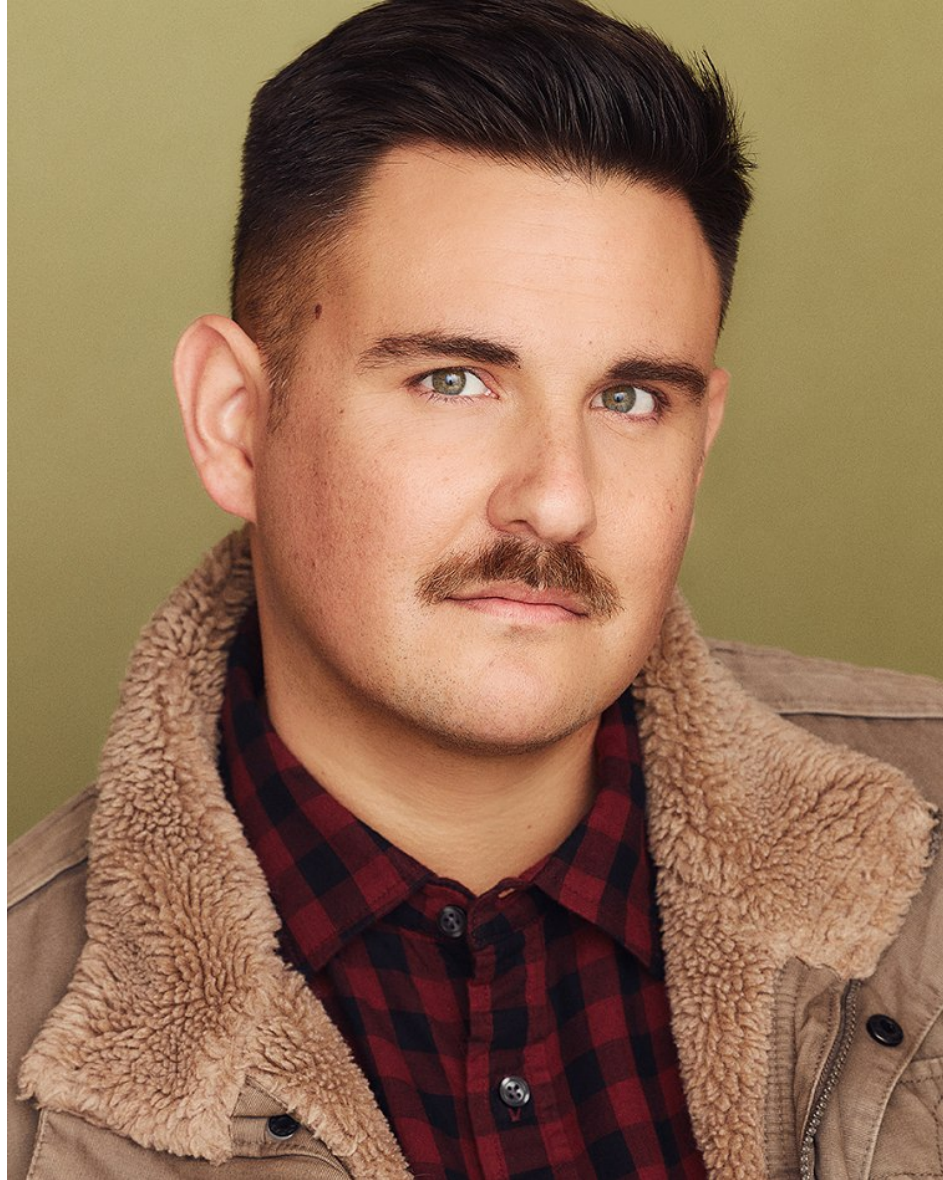

Image: BMG Talent

julian diaz

Height 6'1" Waist 34" Inseam 32" Collar 16" Suit 42" Suit Length R Shoe 12 US Hair Brown Eyes Green