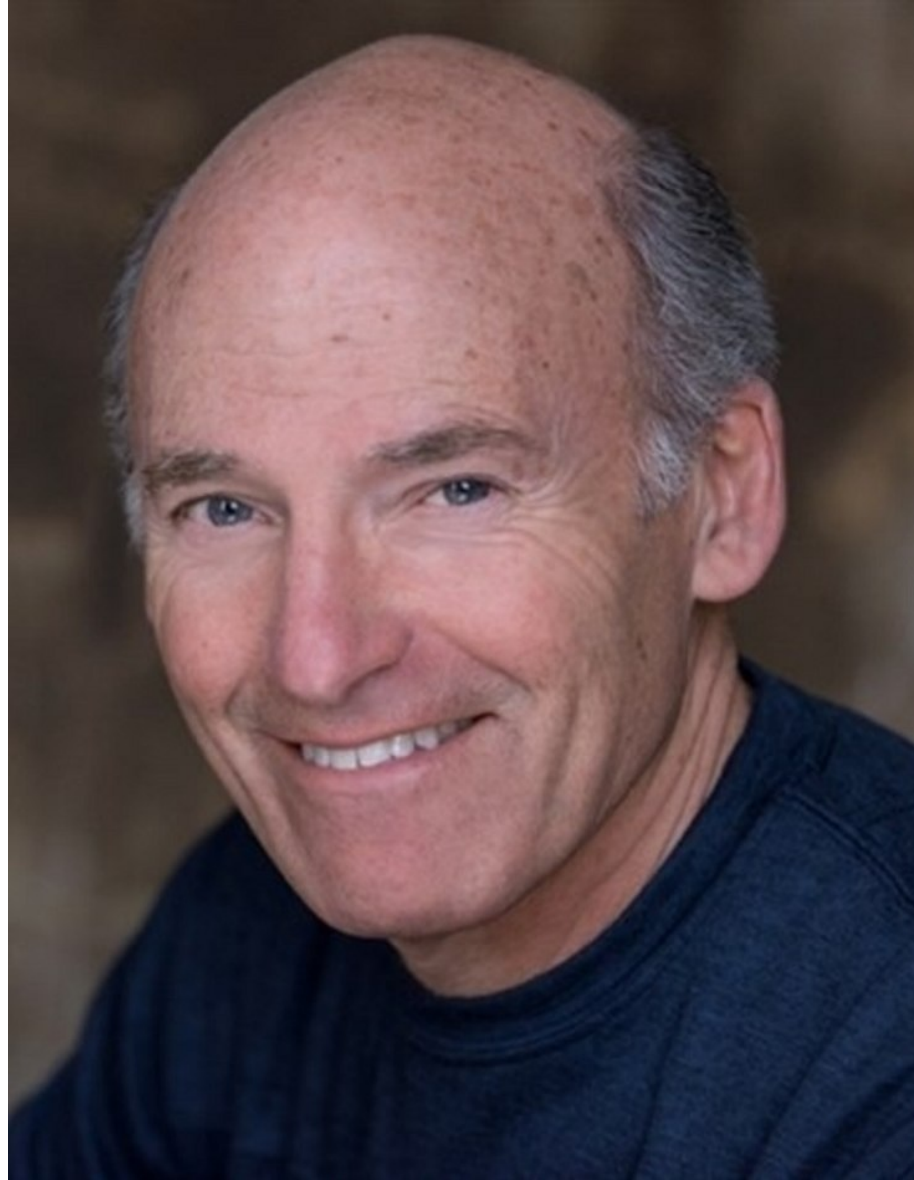

Image: BMG Talent

hugh callaly

Height 5'8"   Waist 32"   Inseam 31"   Collar 16"   Sleeve 33.5"   Suit 41"   Suit Length R   Shoe 11 US   Hair Grey   Eyes Blue