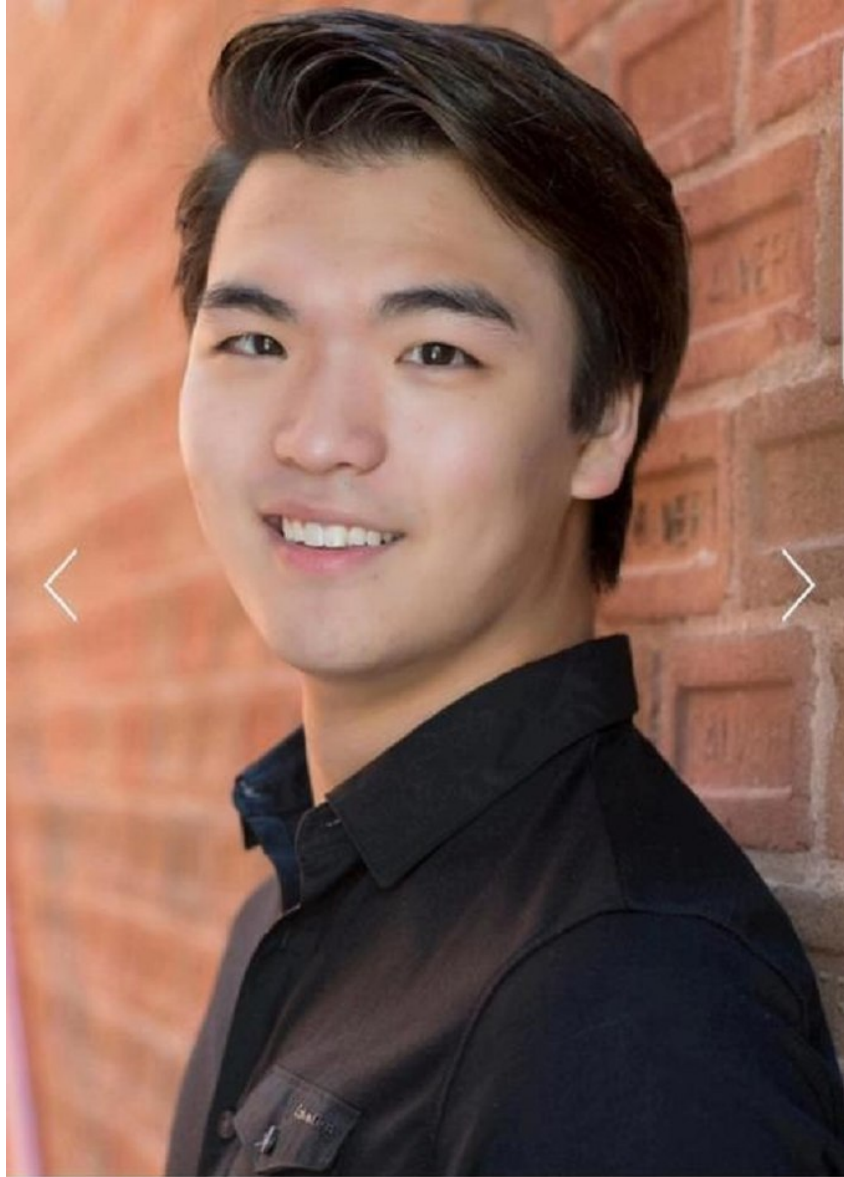

Image: BMG Talent

brandon k

Height 6'0" Waist 30" Inseam 32" Suit 38" Suit Length R Shoe 9.5 US Hair Black Eyes Brown