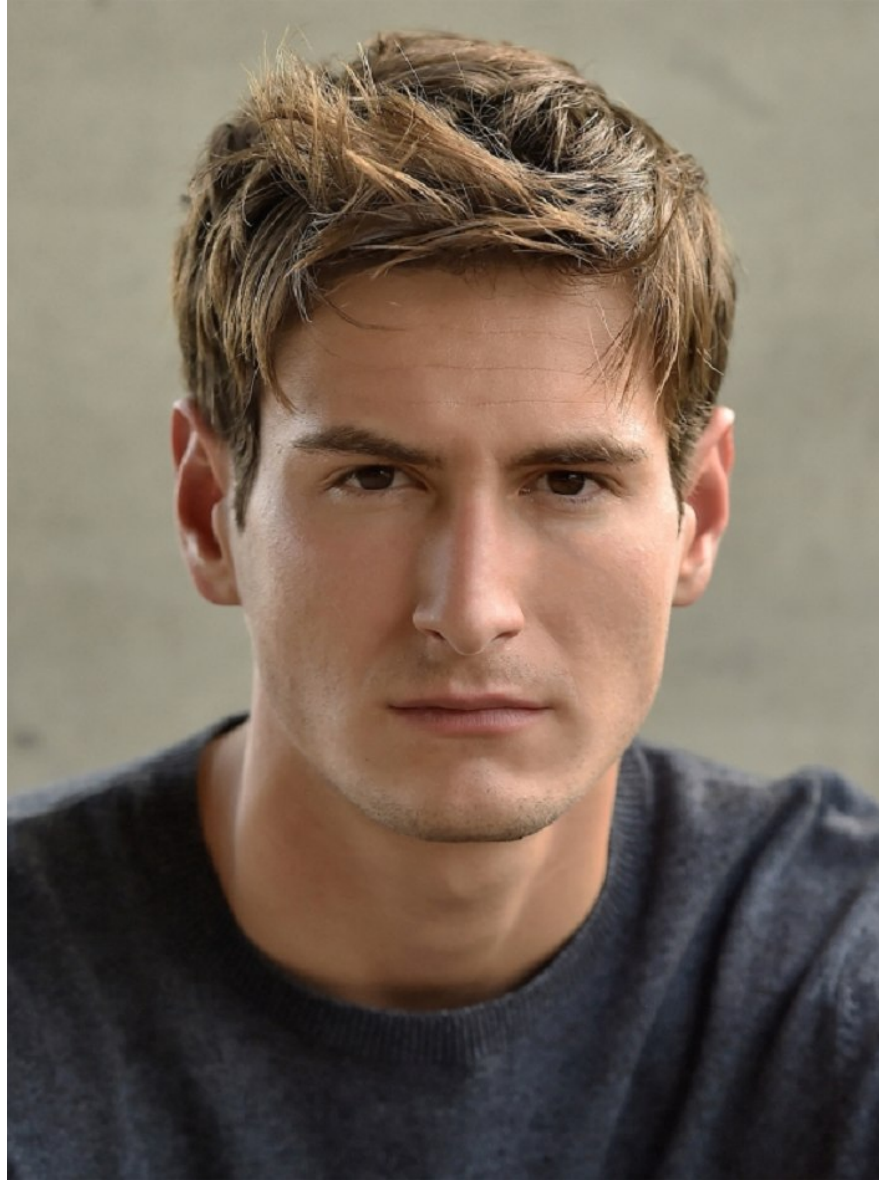

Image: BMG Talent

adam s

Height 6'1" Chest 40" Waist 31" Inseam 32" Collar 15.5" Sleeve 40" Suit 38" Suit Length R Shoe 11 US Hair Brown Eyes Brown